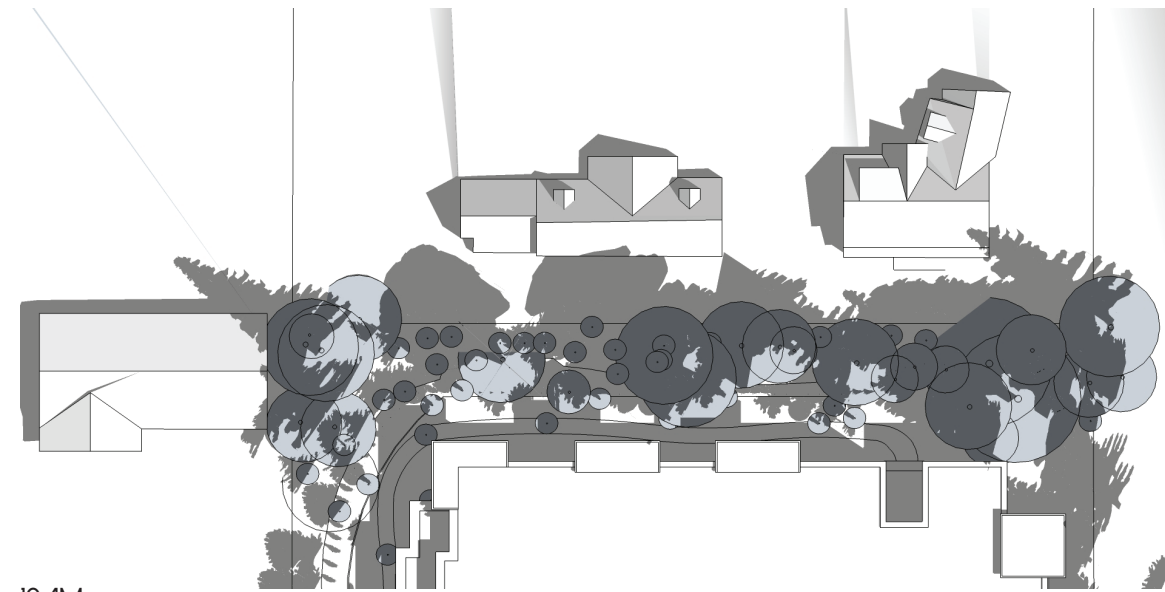

# SUMMER SOLSTICE

EXISTING

10AM

NOON

2PM

PROPOSED

10AM

NOON

2PM

MAISON WEST  
825 TAYLOR WAY & 707  
KEITH RD  
WEST VANCOUVER

**eta**

1690 West 2nd Avenue  
Vancouver, BC, Canada, V6J 1H4

t | 604.683.1456  
f | 604.683.1459  
w | www.etal.ca

WINTER SOLSTICE

EXISTING

10AM

NOON

2PM

PROPOSED

10AM

NOON

2PM

MAISON WEST  
825 TAYLOR WAY & 707  
KEITH RD  
WEST VANCOUVER