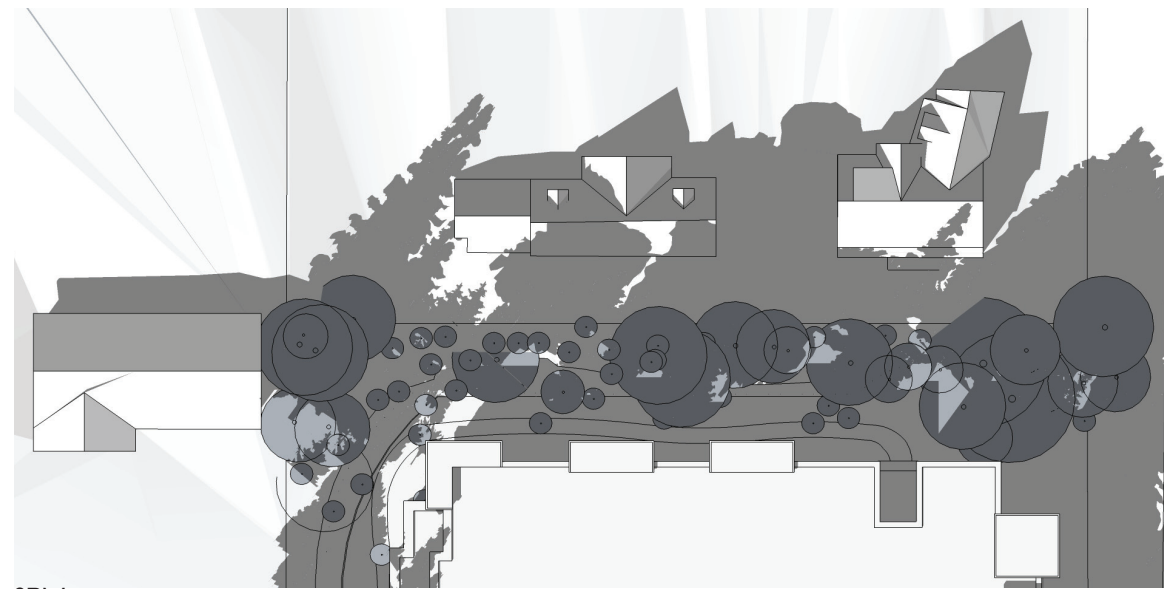

EXISTING

10AM

NOON

2PM

PROPOSED

10AM

NOON

2PM

MAISON WEST  
 825 TAYLOR WAY & 707  
 KEITH RD  
 WEST VANCOUVER

EQUINOX

**eta**

1690 West 2nd Avenue  
 Vancouver, BC, Canada, V6J 1H4

t | 604.683.1456  
 f | 604.683.1459  
 w | www.etal.ca

# SUMMER SOLSTICE

EXISTING

10AM

NOON

2PM

PROPOSED

10AM

NOON

2PM

MAISON WEST  
825 TAYLOR WAY & 707  
KEITH RD  
WEST VANCOUVER

**eta**

1690 West 2nd Avenue  
Vancouver, BC, Canada, V6J 1H4

t | 604.683.1456  
f | 604.683.1459  
w | www.etal.ca

WINTER SOLSTICE

EXISTING