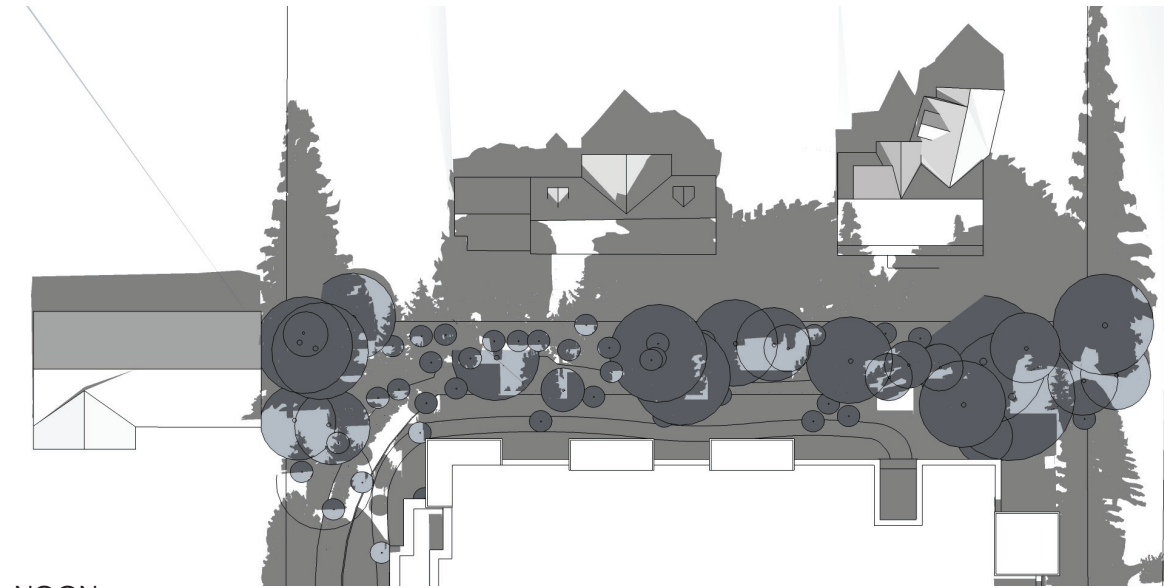

EXISTING

10AM

NOON

2PM

PROPOSED

10AM

NOON

2PM

MAISON WEST
825 TAYLOR WAY & 707
KEITH RD
WEST VANCOUVER

EQUINOX

eta

1690 West 2nd Avenue
Vancouver, BC, Canada, V6J 1H4

t | 604.683.1456
f | 604.683.1459
w | www.etal.ca