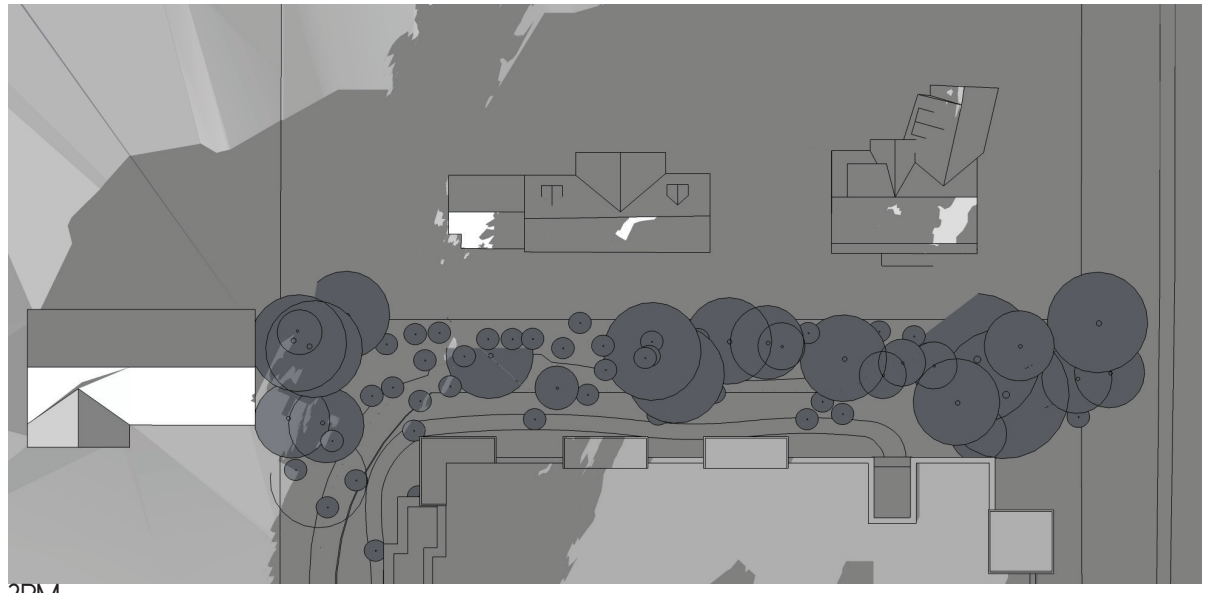

10AM

NOON

2PM

PROPOSED

10AM

NOON

2PM

MAISON WEST  
825 TAYLOR WAY & 707  
KEITH RD  
WEST VANCOUVER