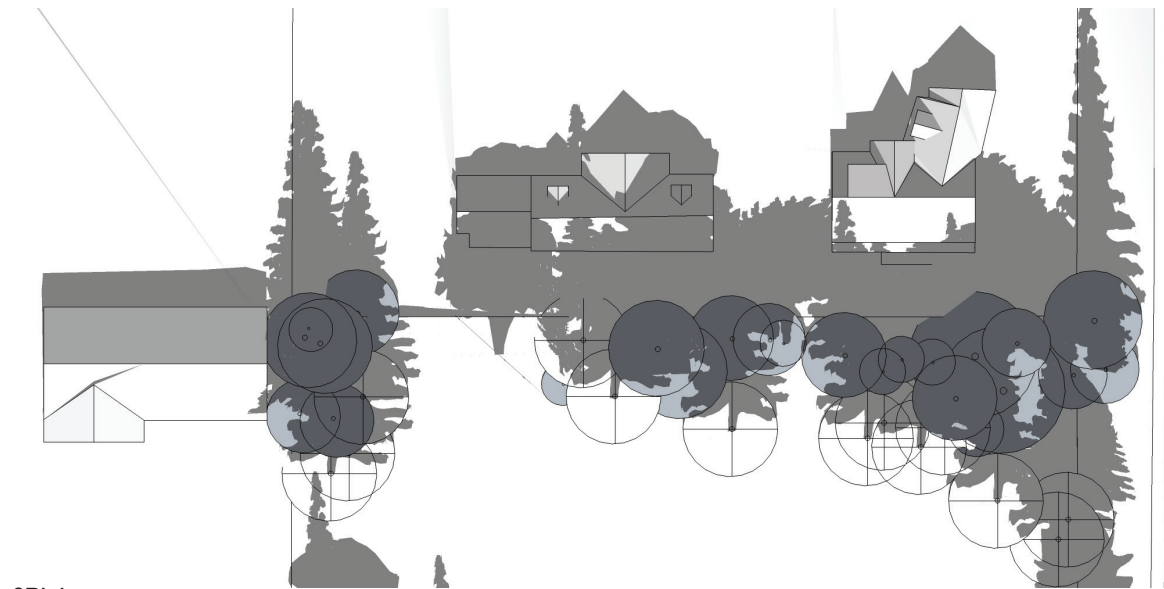

2PM

PROPOSED