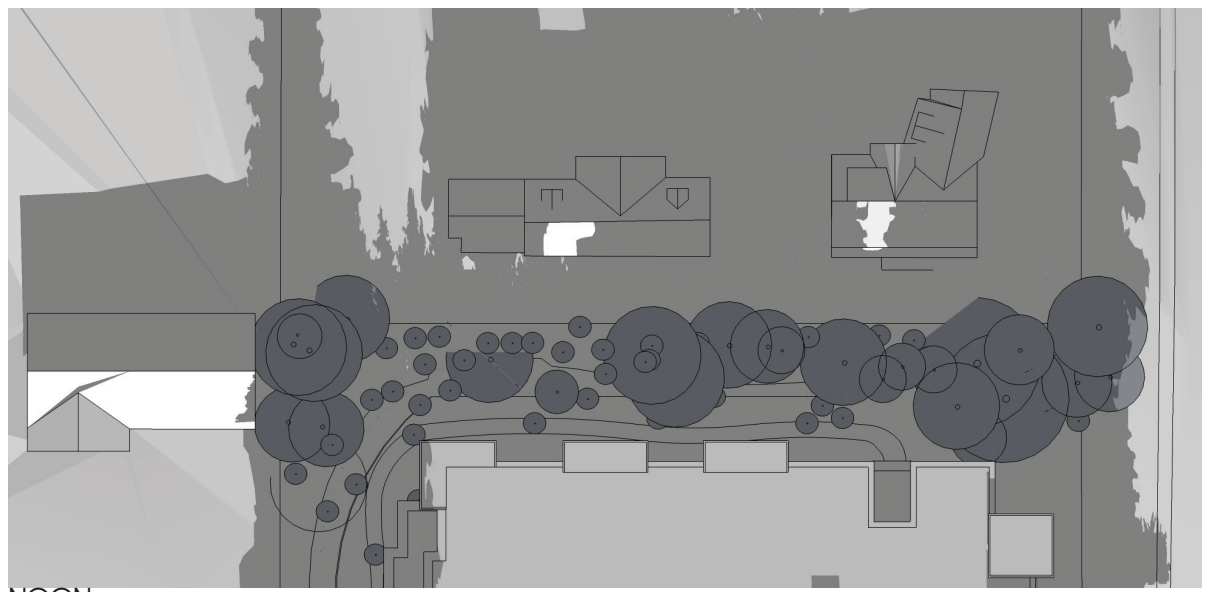

10AM

NOON

2PM

PROPOSED

10AM

NOON

2PM

MAISON WEST  
825 TAYLOR WAY & 707  
KEITH RD  
WEST VANCOUVER