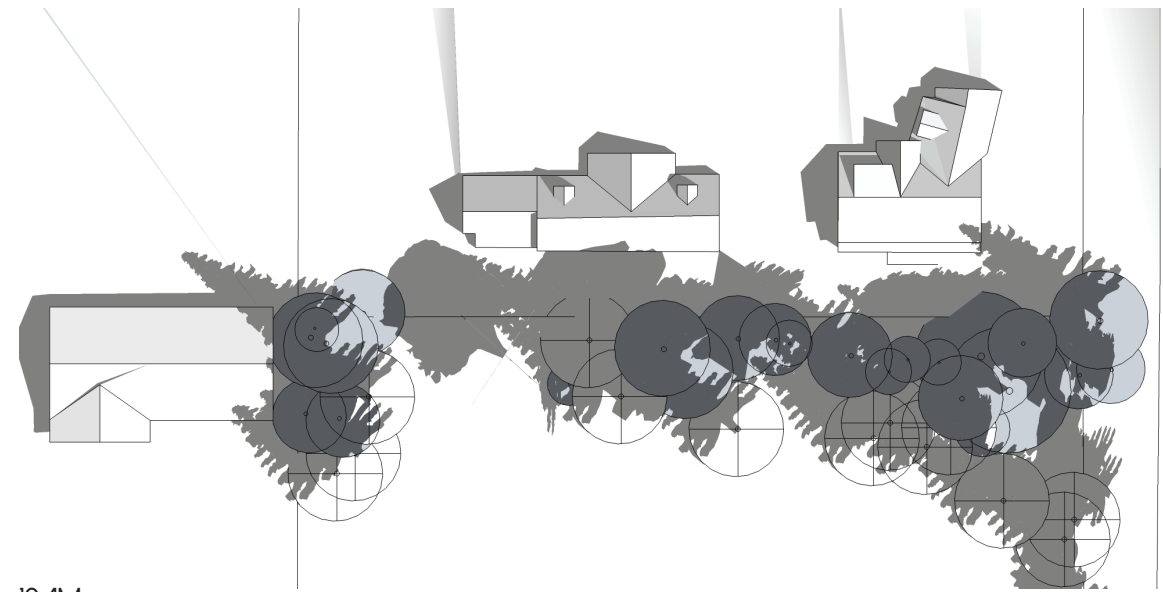

MAISON WEST  
 825 TAYLOR WAY & 707  
 KEITH RD  
 WEST VANCOUVER

EQUINOX

**eta**

1690 West 2nd Avenue  
 Vancouver, BC, Canada, V6J 1H4

t | 604.683.1456  
 f | 604.683.1459  
 w | www.etal.ca

# SUMMER SOLSTICE

EXISTING

10AM

NOON

2PM

PROPOSED

10AM

NOON

2PM

MAISON WEST  
825 TAYLOR WAY & 707  
KEITH RD  
WEST VANCOUVER

**eta**

1690 West 2nd Avenue  
Vancouver, BC, Canada, V6J 1H4

t | 604.683.1456  
f | 604.683.1459  
w | www.etal.ca

WINTER SOLSTICE

EXISTING