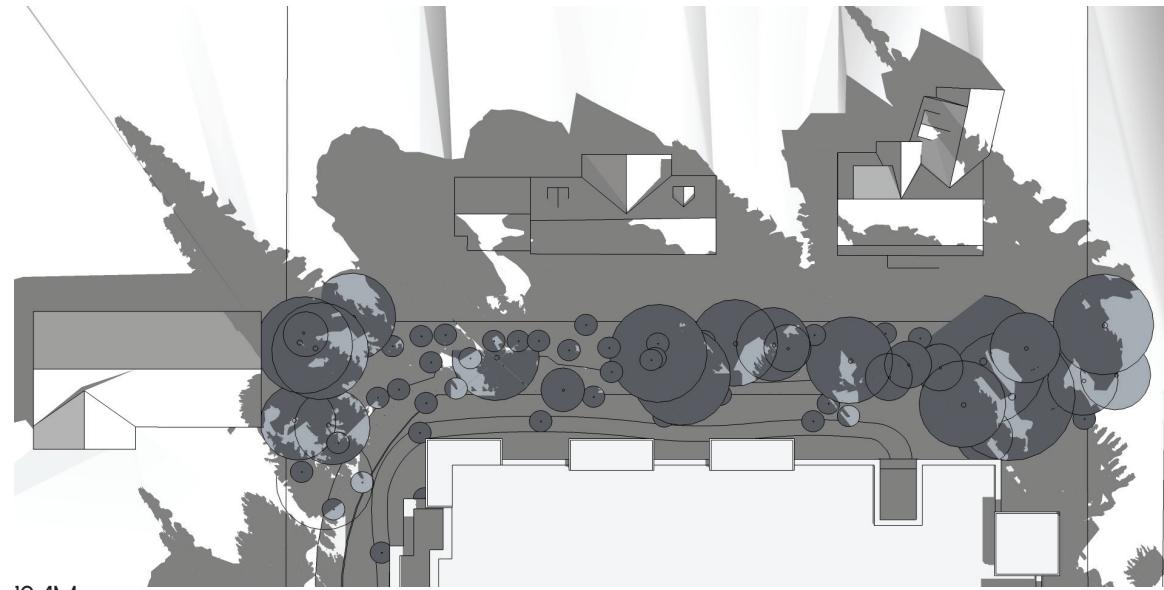

EXISTING

10AM

NOON

2PM

PROPOSED

10AM

NOON

2PM

# SUMMER SOLSTICE

EXISTING

10AM

NOON

2PM

PROPOSED

10AM

NOON

2PM

MAISON WEST  
825 TAYLOR WAY & 707  
KEITH RD  
WEST VANCOUVER

**eta**

1690 West 2nd Avenue  
Vancouver, BC, Canada, V6J 1H4

t | 604.683.1456  
f | 604.683.1459  
w | www.etal.ca

WINTER SOLSTICE

EXISTING

10AM

NOON

2PM

PROPOSED

10AM

NOON

2PM

MAISON WEST  
825 TAYLOR WAY & 707  
KEITH RD  
WEST VANCOUVER