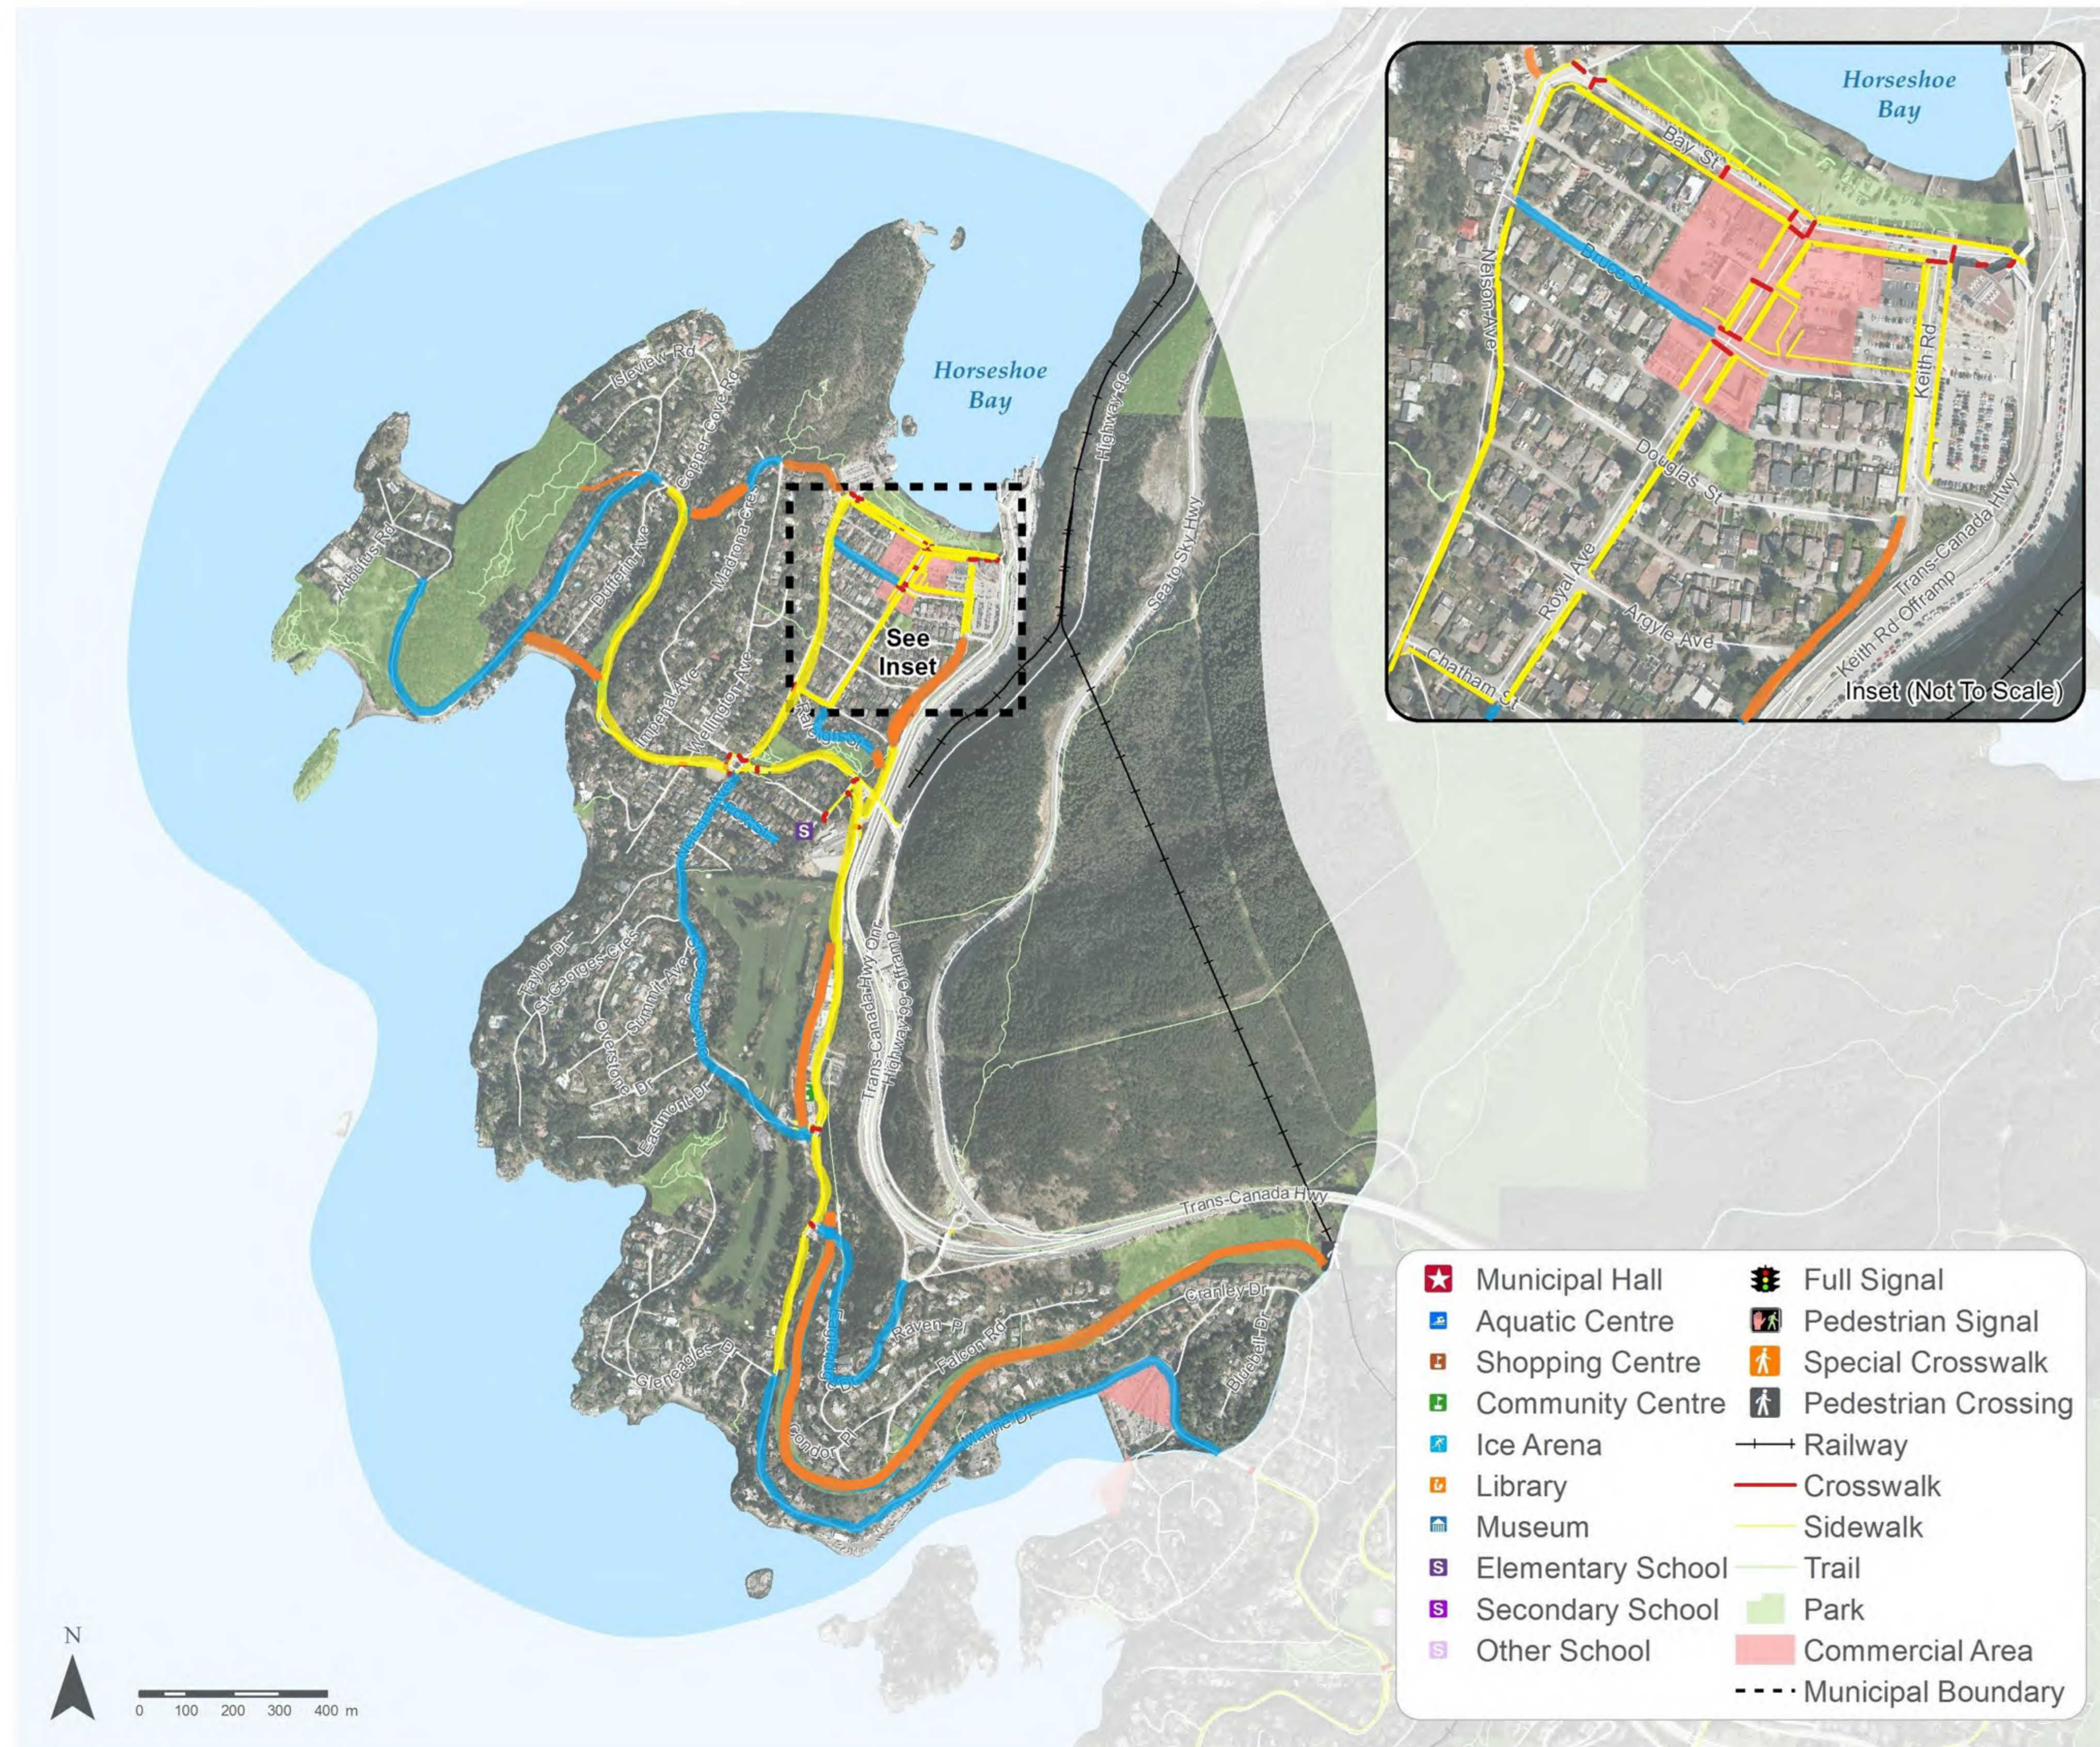

# Proposed Pedestrian Routes – Horseshoe Bay

## Yellow

- Current sidewalk network

## Blue

- Proposed additions to the network

## Orange

- Proposed urban connector trails