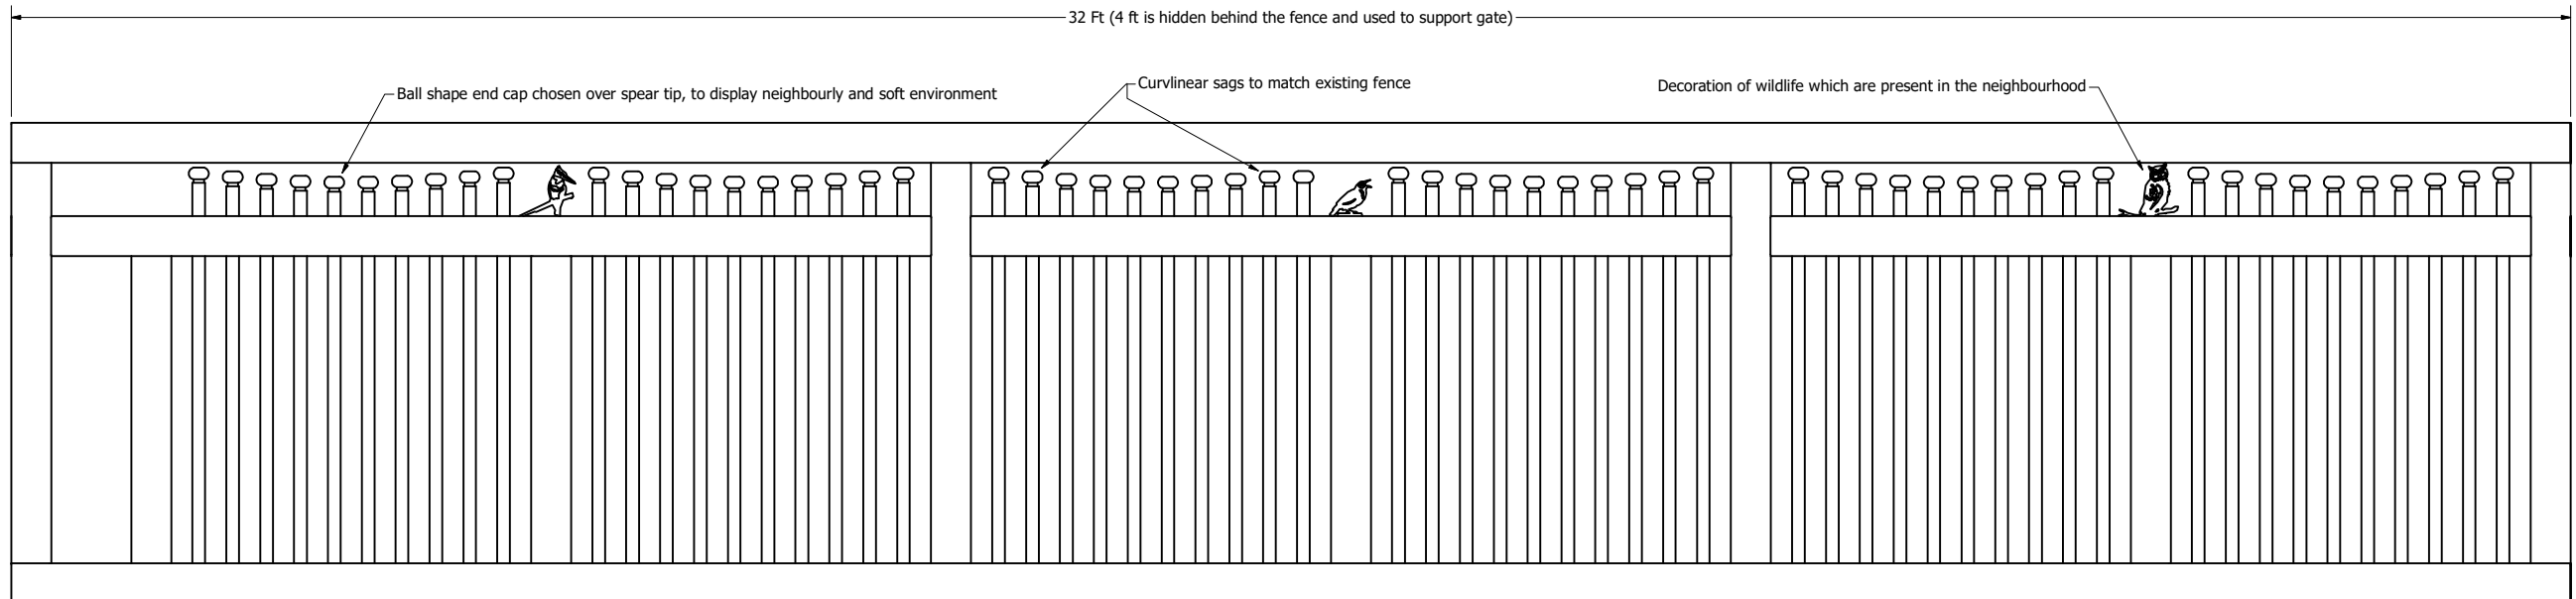

Aluminum, powder-coated black and soft brass finish to display as wrought iron gate style.

Pictures for illustration purpose only.

Stonehaven - sign to be added to gate at later date

DRAWN	namwa	2022-12-01		
CHECKED			TITLE	
QA			4648 Piccadilly South Rd Gate Rv.2	
MFG			SIZE	DWG NO
APPROVED			D	Picadilly Gate Final
			SCALE	0.07
				SHEET 1 OF 1