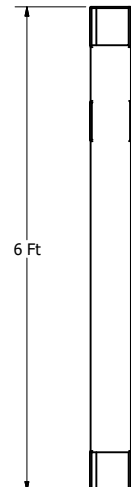

Aluminum, powder-coated black and soft brass finish to display as wrought iron gate style.

Pictures for illustration purpose only.

Stonehaven - sign to be added to gate at later date

DRAWN	namwa	2022-12-01		
CHECKED			TITLE	
QA			4648 Piccadilly South Rd Gate Rv.2	
MFG			SIZE	DWG NO
APPROVED			D	Picadilly Gate Final
			SCALE	0.07
				SHEET 1 OF 1